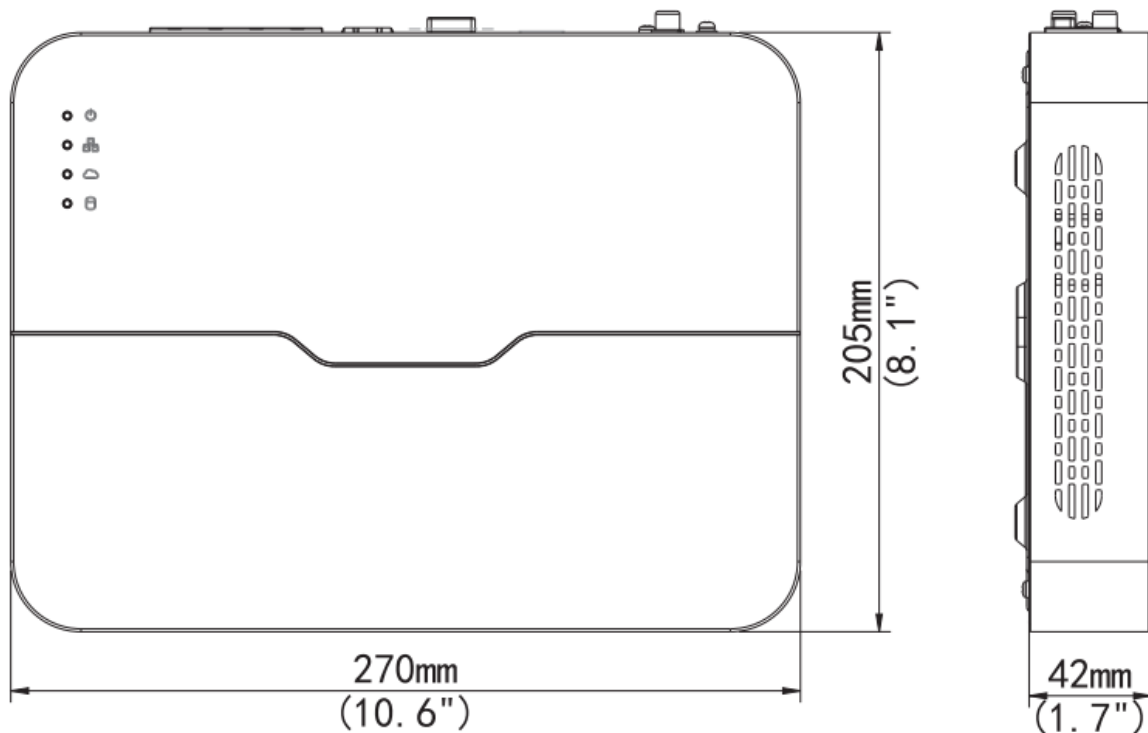

network interfaces	
Max Power	Max 30W for single port Max 54W in total (13.5W for each)	Max 30W for single port Max 108W in total (13.5W for each)
Supported Standard	IEEE 802.3at, IEEE 802.3af	
General		
Power Supply	48V DC Power Consumption: ≤ 8 W(without HDD)	52V DC Power Consumption: ≤ 8 W(without HDD)
Working Environment	-10°C ~ + 55°C (+14°F ~ +131°F), Humidity ≤ 90% RH(non-condensing)	
Dimensions(W×D×H)	42 × 205 × 205mm (1.7" × 8.1" × 8.1")	270mm×205mm × 42mm (10.6" ×8.1"× 1.7")
Weight (without HDD)	0.59kg (1.3 lb)	≤ 0.68 Kg (1.50 lb)

Dimensions

Take NVR8L-K1/8P for example