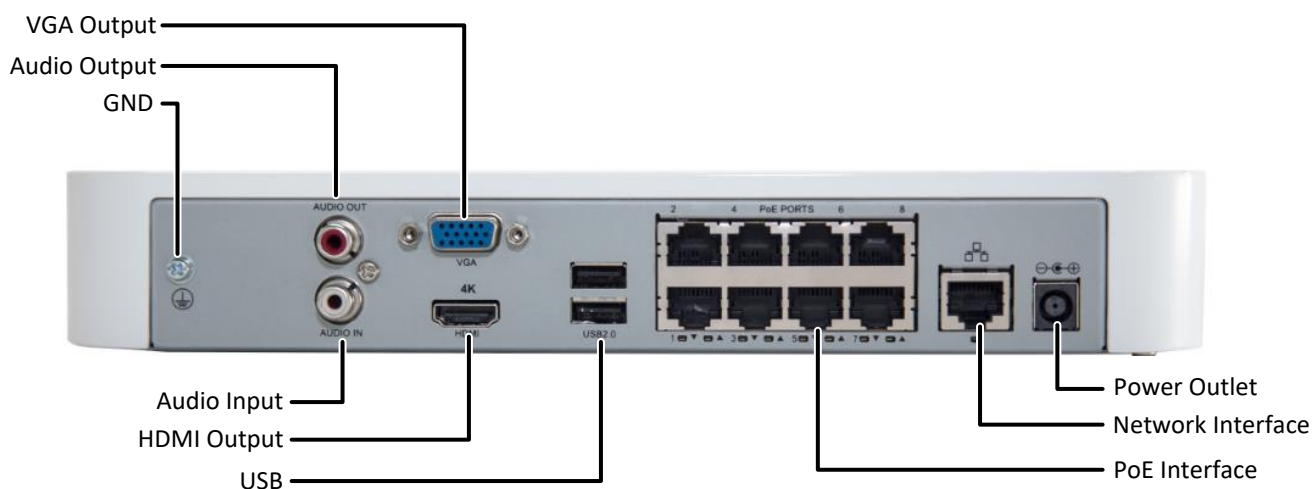

Rear Panel

Take NVR8L-K1/8P for example

CCTV Kits
Unit 22 Waterloo Park
Waterloo Ind Est.
Bidford on Avon,
Warwks
B50 4JG
UK - England & Wales

01789 868707

www.cctvkits.co.uk

sales@cctvkits.co.uk