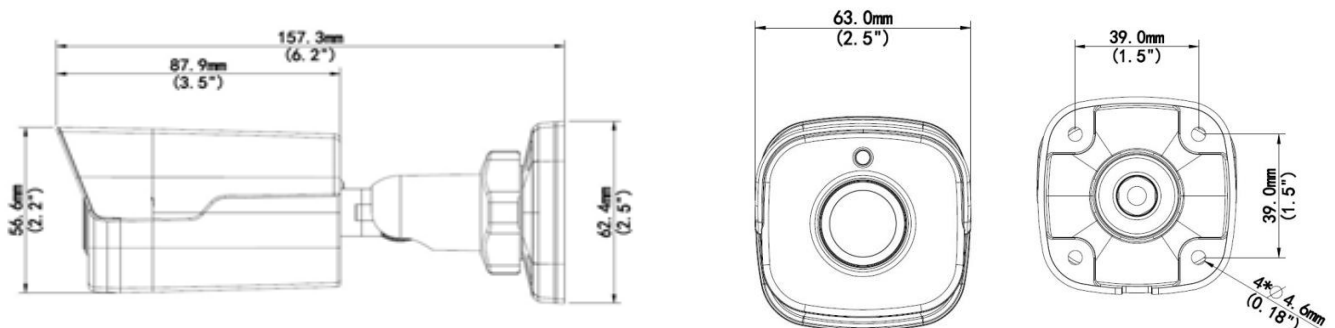

Smart	
Behavior Detection	Intrusion, cross line, motion detection
Intrusion	Enter and loiter in a pre-defined virtual region
cross line	Cross a pre-defined virtual line
motion detection	Moving within a pre-defined virtual region
Recognition	Face detection、Audio detection
Intelligent Identification	Defocus, Scene Change
Statistical Analysis	People counting
General Function	Watermark, IP Address Filtering, Tampering Alarm, Access Policy, ARP Protection, RTSP Authentication, User Authentication
Audio	
Audio Compression	G.711
Suppression	Supported
Sampling Rate	8 KHZ
Network	
Protocols	IPv4, IGMP, ICMP, ARP, TCP, UDP, DHCP, PPPoE, RTP, RTSP, RTCP, DNS, DDNS, NTP, FTP, UPnP, HTTP, HTTPS, SMTP, 802.1x, SNMP
Compatible Integration	ONVIF(Profile S), API
Interface	
Built-in Mic	Supported
Network	1 RJ45 10M/100M Base-TX Ethernet
General	
Power	12 V DC±25%, PoE (IEEE802.3 af)
	Power consumption: Max 6.4 W
Dimensions (L × W × H)	157.3 × 62.4 × 63mm (6.2" × 2.5" × 2.5")
Weight	0.45 kg (0.99 lb)
Working Environment	-35°C ~ +60°C (-31°F ~ 140°F), Humidity :10%~95% RH(non-condensing)
Ingress Protection	IP67
Reset Button	Supported

Dimensions

CCTV Kits - Unit 22 Waterloo Park, Waterloo Ind Est. Bidford on Avon, Warwks, B50 4JG, UK - England & Wales

01789 868707 - www.cctvkits.co.uk - sales@cctvkits.co.uk