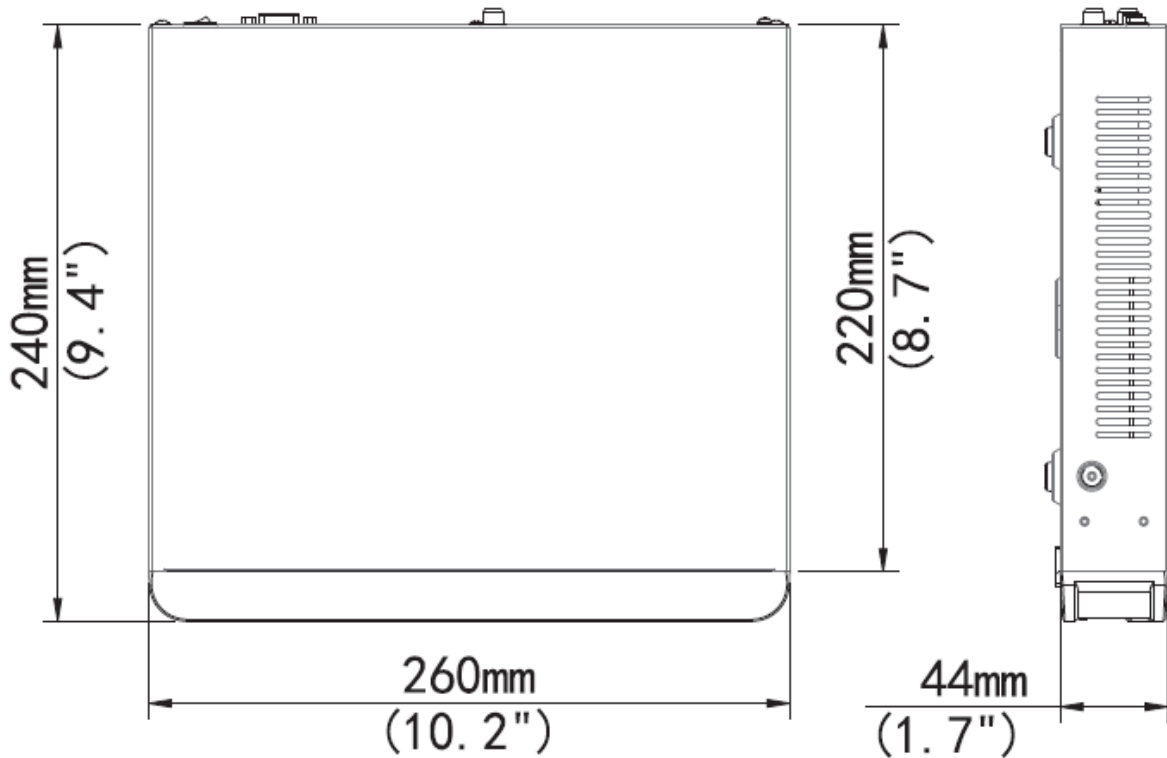

PoE		
Interface	4 independent 100 Mbps PoE network interfaces	8 independent 100 Mbps PoE network interfaces
Max Power	Max 30W for single port Max 54W in total (13.5W for each)	Max 30W for single port Max 108W in total (13.5W for each)
Supported Standard	IEEE 802.3at, IEEE 802.3af	
General		
Power Supply	48V DC Power Consumption: ≤ 5 W(without HDD)	52V DC Power Consumption: ≤ 5 W(without HDD)
Working Environment	-10°C ~ + 55°C (+14°F ~ +131°F), Humidity ≤ 90% RH(non-condensing)	
Dimensions(W×D×H)	260mm ×240mm × 44mm (10.2" ×9.4" ×1.7")	
Weight (without HDD)	≤ 1.12 Kg (2.47 lb)