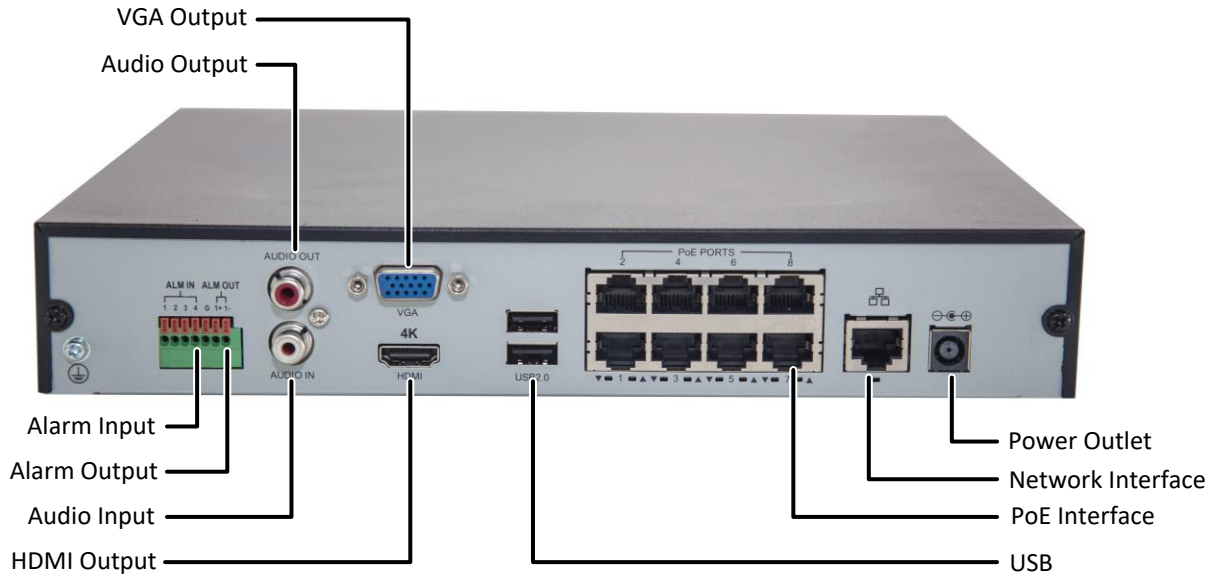

Rear Panel

Take NVR8-K1/8P for example

CCTV Kits
Unit 22 Waterloo Park
Waterloo Ind Est.
Bidford on Avon,
Warwks
B50 4JG
UK - England & Wales

01789 868707

www.cctvkits.co.uk

sales@cctvkits.co.uk