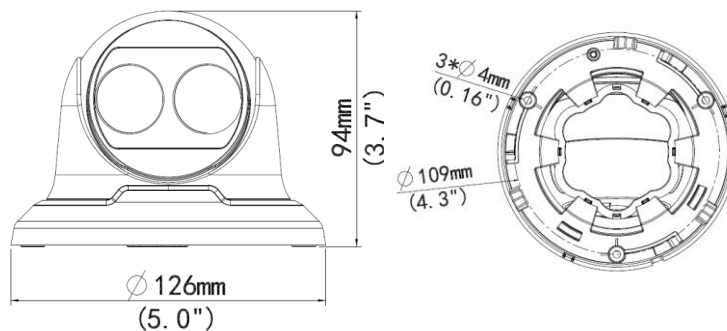

Recognition	Face detection, Audio detection
Intelligent Identification	Defocus, Scene Change
Statistical Analysis	People counting
General Function	Watermark, IP Address Filtering, Tampering Alarm, Access Policy, ARP Protection, RTSP Authentication, User Authentication
Audio	
Audio Compression	G.711
Suppression	Supported
Sampling Rate	8 KHZ
Network	
Protocols	IPv4, IGMP, ICMP, ARP, TCP, UDP, DHCP, PPPoE, RTP, RTSP, RTCP, DNS, DDNS, NTP, FTP, UPnP, HTTP, HTTPS, SMTP, 802.1x, SNMP
Compatible Integration	ONVIF(Profile S), API
Interface	
Network	1 RJ45 10M/100M Base-TX Ethernet
Built-in Mic	Supported
General	
Power	12 V DC±25%, PoE (IEEE802.3 af)
	Power consumption: Max 8.9W
Dimensions (∅ x H)	∅126 x 94 mm (∅5.0" x 3.7")
Weight	0.41 kg(0.90 lb)
Operating Conditions	-30°C ~ +60°C (-22°F ~ 140°F), Humidity :10%~95% RH(non-condensing)
Ingress Protection	IP67

Dimensions

CCTV Kits - Unit 22 Waterloo Park, Waterloo Ind Est. Bidford on Avon, Warwks, B50 4JG, UK - England & Wales

01789 868707 - www.cctvkits.co.uk - sales@cctvkits.co.uk