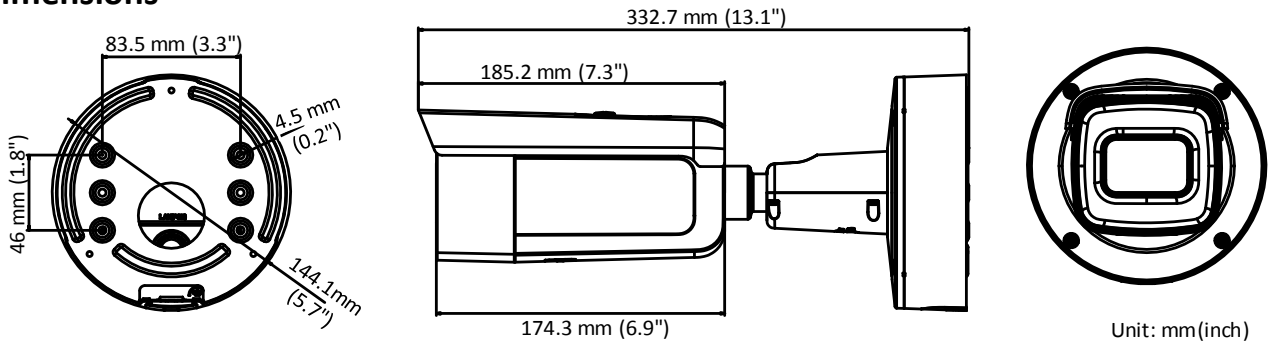

## Specifications

<b>Camera</b>	
Image Sensor	1/2.5" Progressive Scan CMOS
Min. Illumination	Color: 0.008 lux @(F1.2, AGC ON), 0.011 lux @(F1.4, AGC ON), 0 lux with IR
Shutter Speed	1/3 s to 1/100,000 s
Slow Shutter	Yes
Auto-Iris	No
Day & Night	IR Cut Filter
Digital Noise Reduction	3D DNR
WDR	120dB
3-Axis Adjustment	Pan: 0° to 360°, tilt: 0° to 90°, rotate: 0° to 360°
<b>Lens</b>	
Focal Length	2.8 to 12 mm
Aperture	F1.4
Focus	Auto
FOV	2.8 mm to 12 mm, horizontal FOV: 114° to 32°, vertical FOV: 59° to 18°, diagonal FOV: 141° to 36.5°
Lens Mount	Ø14
<b>IR</b>	
IR Range	Up to 50 m
Wavelength	850nm
<b>Compression Standard</b>	
Video Compression	Main stream: H.265/H.264 Sub stream: H.265/H.264/MJPEG Third stream: H.265/H.264
H.264 Type	Main Profile/High Profile
H.264+	Main stream supports
H.265 Type	Main Profile
H.265+	Main stream supports
Video Bit Rate	32 Kbps to 16 Mbps
Audio Compression	G.711/G.722.1/G.726/MP2L2/PCM
Audio Bit Rate	64Kbps(G.711)/16Kbps(G.722.1)/16Kbps(G.726)/32-192Kbps(MP2L2)
<b>Smart Feature-set</b>	
Behavior Analysis	Line crossing detection, intrusion detection, object removal detection, unattended baggage detection
Exception Detection	Scene change detection
Face Detection	Yes
Region of Interest	Support 1 fixed region for main stream and sub-stream
<b>Image</b>	
Max. Resolution	2688 × 1520
Main Stream	50Hz: 25 fps (2688 × 1520, 2304 × 1296, 1920 × 1080) 60Hz: 30 fps (2688 × 1520, 2304 × 1296, 1920 × 1080)
Sub-Stream	50Hz: 25 fps (640 × 480, 640 × 360, 320 × 240) 60Hz: 30 fps (640 × 480, 640 × 360, 320 × 240)
Third Stream	50Hz: 25 fps (1280 × 720, 640 × 360, 352 × 288) 60Hz: 30 fps (1280 × 720, 640 × 360, 352 × 240)

## Dimensions